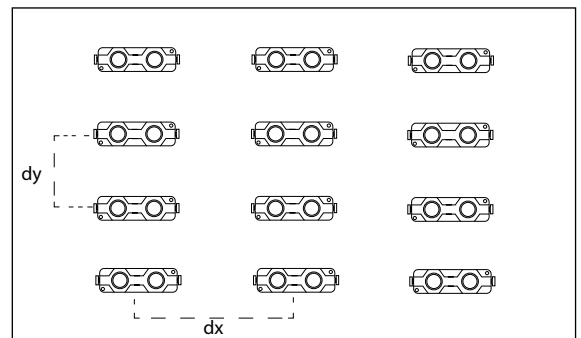

## SPECIFICATIONS

- Dimensions 43x14,5x7,8mm
- Warranty 5 years
- Beam angle: 160°
- Can be cut between every unit
- UL, CE and RoHS compliant
- Narrow white binning
- Constant Current Technology
- Operating temperature -25~+60C

## LUMINOUS INTENSITY DISTRIBUTION

Item no	LED colour	CT (K)	CRI	Power (W/mod)	Flux (lm/mod)	Efficacy (lm/W)	Voltage (DC)	Modules per chain	Modules per carton
EC20-W65	white	6500	>75	0.72	70	97	12	50	2000

## DIMENSIONS

Light box depth (mm)	Space between modules (mm)	Installing density (pcs/m <sup>2</sup> )	Surface Illuminance range (cd/m <sup>2</sup> )
dz=60	dx=70, dy=60	238	2900-3350
dz=120	dx=130, dy=120	64	850-950
dz=180	dx=130, dy=180	43	450-550