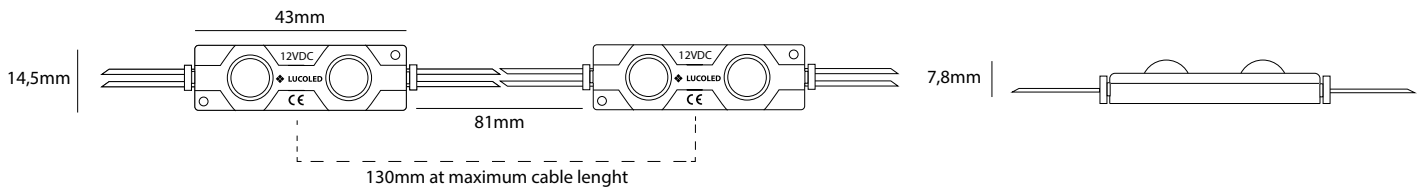

## SPECIFICATIONS

- Dimensions 43x14,5x7,8mm
- Warranty 5 years
- Beam angle: 160°
- Can be cut between every unit
- UL, CE and RoHS compliant
- Narrow white binning
- Constant Current Technology
- Operating temperature -25~+60C

## DIMENSIONS

Light box depth (mm)	Space between modules (mm)	Installing density (pcs/m <sup>2</sup> )	Surface Illuminance range (cd/m <sup>2</sup> )
dz=60	dx=70, dy=60	238	2900-3350
dz=120	dx=130, dy=120	64	850-950
dz=180	dx=130, dy=180	43	450-550