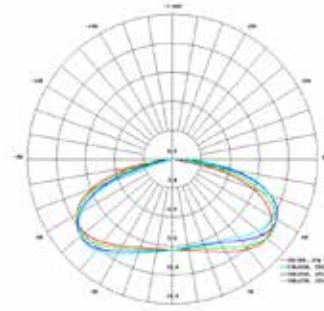

LUMINOUS INTENSITY DISTRIBUTION

Item no	LED colour	CT (K)	CRI	Power (W/mod)	Flux (lm/mod)	Efficacy (lm/W)	Voltage (DC)	Modules per chain	Modules per carton
EC20-W65	white	6500	>75	0.72	70	97	12	50	2000