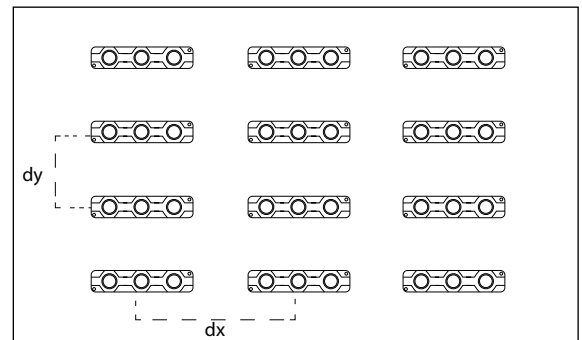

POWER SUPPLY CAPACITY 12V SERIES

Item	PP1230	PP1260	PP12100	PP12150	PP12200
Power Output	30W	60W	100W	150W	200W
EC30 modules / power supply	27	54	90	135	180
Number of chains (maximum 50 modules per chain)	1	2	2	3	4

PACKAGING

Item	Qty (pcs / bag)	Qty (bags / carton)	Total Qty (pcs / carton)	Total weight (kgs)	Carton size (LxWxH) in mm
EC30	100	14	1400	17,5	528 x 376 x 272