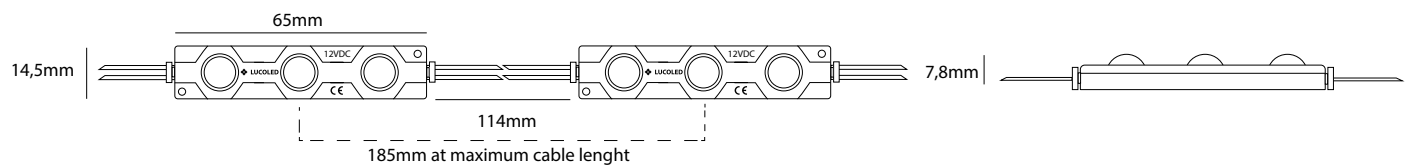

Lucoled Eco series offer a value proposition for everyday projects with a good price-performance ratio.

SPECIFICATIONS

- Dimensions 65x14,5x7,8mm
- Warranty 5 years
- Beam angle: 160°
- Can be cut between every unit
- UL, CE and RoHS compliant
- Narrow white binning
- Constant Current Technology
- Operating temperature -25~+60C

DIMENSIONS

Light box depth (mm)	Space between modules (mm)	Installing density (pcs/m ²)	Surface luminance range (cd/m ²)
dz=60	dx=80, dy=60	208	3850-4400
dz=120	dx=140, dy=120	60	1200-1350
dz=180	dx=180, dy=180	31	600-750