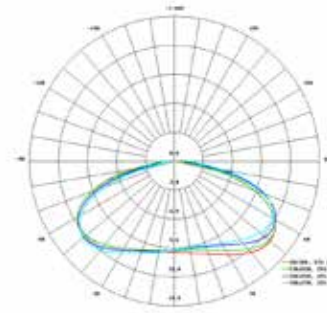

Lucoled Eco series offer a value proposition for everyday projects with a good price-performance ratio.

SPECIFICATIONS

- Dimensions 65x14,5x7,8mm
- Warranty 5 years
- Beam angle: 160°
- Can be cut between every unit
- UL, CE and RoHS compliant
- Narrow white binning
- Constant Current Technology
- Operating temperature -25~+60C

LUMINOUS INTENSITY DISTRIBUTION

Item no	LED colour	CT (K)	CRI	Power (W/mod)	Flux (lm/mod)	Efficacy (lm/W)	Voltage (DC)	Modules per chain	Modules per carton
EC30-W65	white	6500	>75	1.00	100	100	12	50	1400