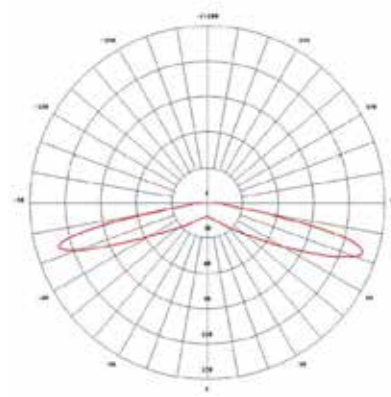

LUMINOUS INTENSITY DISTRIBUTION

Item no	LED colour	CT (K)	CRI	Power (W/mod)	Flux (lm/mod)	Efficacy (lm/W)	Voltage (DC)	Modules per series	Modules per BLI-CON	Modules per carton
BLI60-W65	white	6500	>70	2.6	312	120	24	25	60	180
BLI140-W65	white	6500	>70	6	720	120	24	10	30	180

ACCESSORIES

Item no	Description
BLI-CON	BLI cable assembly, 1.5m, 12 connections, every 10cm.