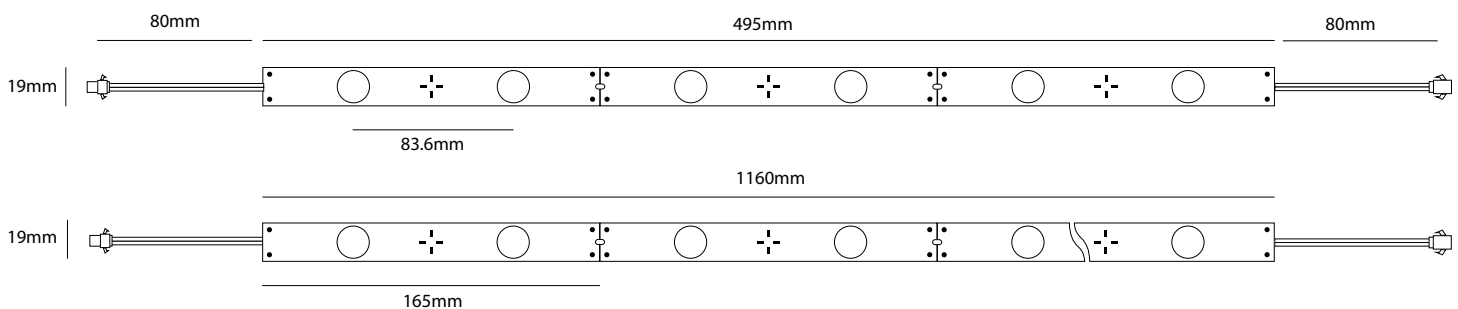

SPECIFICATIONS

- 2835 SMD LED with long life and low attenuation
- Easy installation with connectors and prewired cable harness, plug and play.
- Warranty 5 years
- Beam angle: 170°
- Cuttable every 2 LEDs
- UL, CE and RoHS compliant
- Narrow white binning
- Constant Current Technology
- Operating temperature -25~+60C

ACCESSORIES

Item no	Description
BLI-CON	BLI cable assembly, 1.5m, 12 connections, every 10cm.

DIMENSIONS

Light box depth (mm)	row distance (mm)
30 - 60mm	80mm
60 - 80mm	90mm
80 - 100mm	100mm

Results may vary depending on face material properties. The data above was obtained using 3mm thick opaque acrylic with a 54% light transmittance. Lucoled advises to paint the inside of the box/letters in a matt white colour for achieving an optimal result. Always test before production.