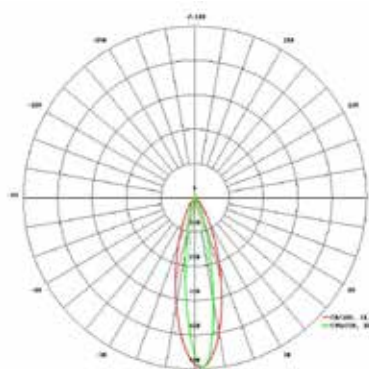

LUCOLED EL10

- *5 years warranty*
- *First 2 years extended warranty*
- *Lucolense narrow beam technology*
- *High efficacy*
- *Constant Current Technology*
- *Narrow white binning*

Lucoled Edge Lighting EL10 modules offer a high quality and efficient solution for single-sided signs with a depth of 70-200 mm and double-sided signs with a depth of 80-400 mm, max. 1000 mm wide.

Lucoled EL10 uses patented light reflection technology to evenly illuminate single and double-sided small light boxes and signs. The licensed technology is based on the face being illuminated by over 70% indirect, internally reflecting, light transmitted by narrow beam flare lenses. The modules are mounted on the sides of the box, directing a beam of light at the opposite side. The reflecting light evenly illuminates the face.

EL10 is ideal for round, oval or any other non-rectangular shaped sign as the individual modules can be positioned following the shape of the sides.

SPECIFICATIONS

- Dimensions 50x30x14mm
- Warranty 5 years (first 2 years extended)
- Beam angle: 19° * 32°
- Can be cut between every unit
- UL, CE and RoHS compliant
- Narrow white binning
- Constant Current Technology
- Operating temperature -25~+60C

LUMINOUS INTENSITY DISTRIBUTION

Item no	LED colour	CT (K)	CRI	Power (W/mod)	Flux (lm/mod)	Efficacy (lm/W)	Voltage (DC)	Modules per chain	Modules per carton
EL10-W65	white	6500	>70	1.6	160	100	12	25	600