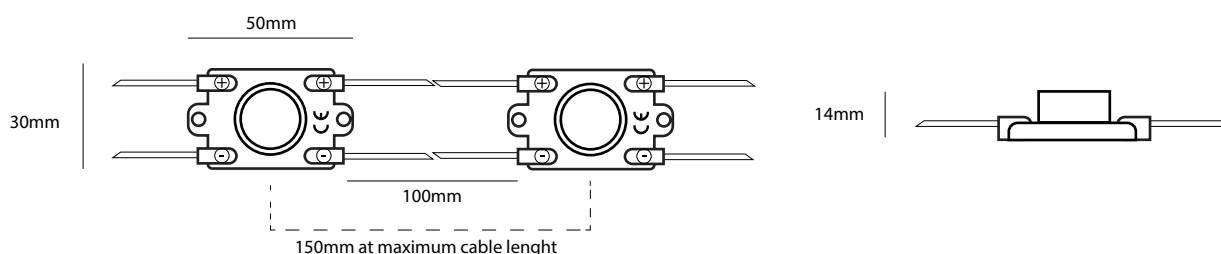

LUCOLED EL10

- *5 years warranty*
- *First 2 years extended warranty*
- *Lucolense narrow beam technology*
- *High efficacy*
- *Constant Current Technology*
- *Narrow white binning*

Lucoled Edge Lighting EL10 modules offer a high quality and efficient solution for single-sided signs with a depth of 70-200 mm and double-sided signs with a depth of 80-400 mm, max. 1000 mm wide.

Lucoled EL10 uses patented light reflection technology to evenly illuminate single and double-sided small light boxes and signs. The licensed technology is based on the face being illuminated by over 70% indirect, internally reflecting, light transmitted by narrow beam flare lenses. The modules are mounted on the sides of the box, directing a beam of light at the opposite side. The reflecting light evenly illuminates the face.

EL10 is ideal for round, oval or any other non-rectangular shaped sign as the individual modules can be positioned following the shape of the sides.

SPECIFICATIONS

- Dimensions 50x30x14mm
- Warranty 5 years (first 2 years extended)
- Beam angle: 19° * 32°
- Can be cut between every unit
- UL, CE and RoHS compliant
- Narrow white binning
- Constant Current Technology
- Operating temperature -25~+60C

DIMENSIONS

POWER SUPPLY CAPACITY 12V SERIES

Item	PP1230	PP1260	PP12100	PP12150	PP12200
Power Output	30W	60W	100W	150W	200W
EL10 modules / power supply	16	33	56	84	112
Number of chains (maximum 25 modules per chain)	1	2	3	4	5