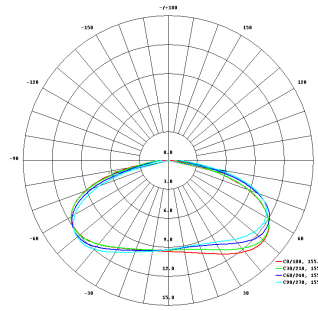

LUMINOUS INTENSITY DISTRIBUTION

Item no	LED colour	CT (K)	CRI	Power (W/mod)	Flux (lm/mod)	Efficacy (lm/W)	Voltage (DC)	Modules per chain	Modules per carton
EC31-W65	white	6500	>75	1.00	100	100	12	50	800
EC31-B	blue	n.a.	n.a.	0.72	9	12.5	12	50	800
EC31-R	red	n.a.	n.a.	0.72	21	29.2	12	50	800