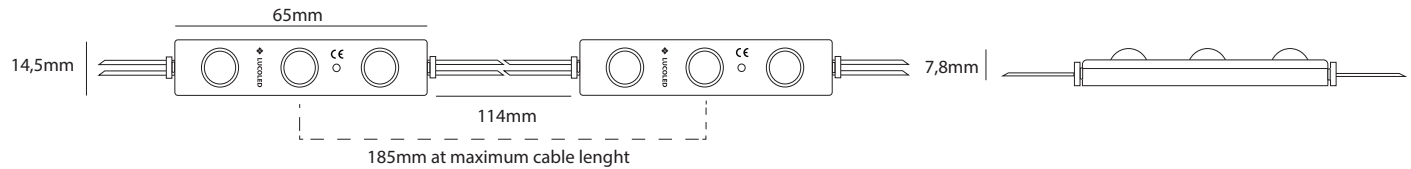

DIMENSIONS

Light box depth (mm)	Space between modules (mm)	Installing density (pcs/m²)	Surface luminance range (cd/m²)
dz=60	dx=80, dy=60	208	3850-4400
dz=120	dx=140, dy=120	60	1200-1350
dz=180	dx=180, dy=180	31	600-750