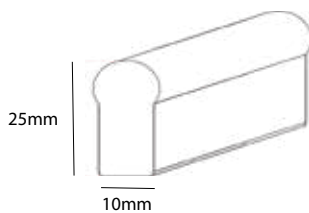

LUCOFLEX

- *Extremely flexible, UV stable, impact resistant and flame retardant silicon extrusion*
- *Protection class IP68*
- *5 year warranty*
- *Wide colour pallet, daytime colours when non-illuminated*
- *Bright, dot-free and homogeneous light*
- *Runs up to 15 meters on only one power supply*
- *Adjustable in length, cuttable every 50mm*
- *Interfaces with all automation and control systems*

SPECIFICATIONS

- Dimensions:
10mm (W) x 25mm (H)
Lengths of 15m (cuttable every 50mm)
Cuttable every 50mm
- UV stable, impact resistant and flame retardant silicon extrusion
- 5 year warranty
- In-field flat bend of 25mm
- UL, CE and RoHS compliant
- Constant Current Technology
- Power per meter: 9.6W/m
- Protection class IP68
- Operating temperature -25°C ~ +60°C
- in-field flat bend of 25mm (radius)