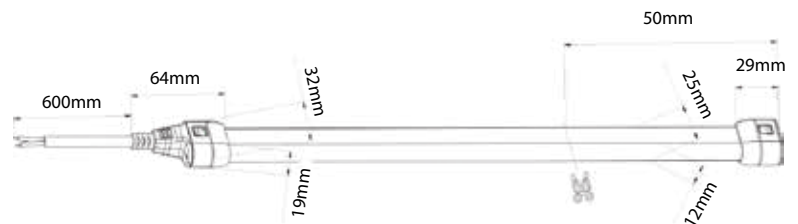

LUCOFLEX

- *Extremely flexible, UV stable, impact resistant and flame retardant silicon extrusion*
- *Protection class IP68*
- *5 year warranty*
- *Wide colour pallet, daytime colours when non-illuminated*
- *Bright, dot-free and homogeneous light*
- *Runs up to 15 meters on only one power supply*
- *Adjustable in length, cuttable every 50mm*
- *Interfaces with all automation and control systems*

SPECIFICATIONS

- Dimensions:
10mm (W) x 25mm (H)
Lengths of 15m (cuttable every 50mm)
Cuttable every 50mm
- UV stable, impact resistant and flame retardant silicon extrusion
- 5 year warranty
- In-field flat bend of 25mm
- UL, CE and RoHS compliant
- Constant Current Technology
- Power per meter: 9.6W/m
- Protection class IP68
- Operating temperature -25°C ~ +60°C
- in-field flat bend of 25mm (radius)