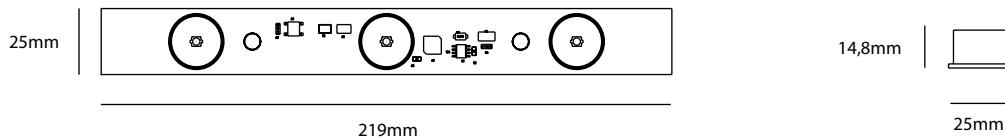

DIMENSIONS

ELI30