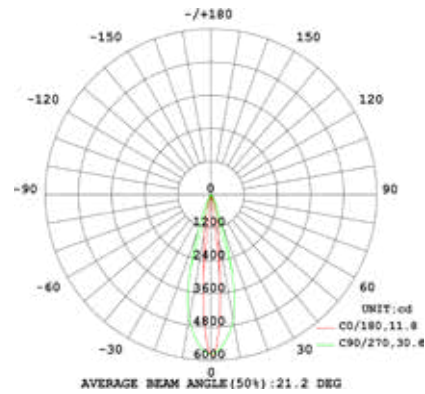

SPECIFICATIONS

- Dimensions:
  - ELI30: 219x25x14,8mm
  - ELI50: 365x25x14,8mm
  - ELI60: 438x25x14,8mm
- Warranty 5 years
- Beam angle: 7° * 30°
- UL, CE and RoHS compliant
- Narrow white binning
- Constant Current Technology
- Operating temperature -25~+60C

LUMINOUS INTENSITY DISTRIBUTION

Item no	LED colour	CT (K)	CRI	Power (W/mod)	Flux (lm/mod)	Efficacy (lm/W)	Voltage (DC)	Modules per chain	Models per carton
ELI30-W65	white	6500	>70	7,92	807	102	24	10	160
ELI50-W65	white	6500	>70	13.20	1346	102	24	6	160
ELI60-W65	white	6500	>70	15,50	1581	102	24	5	140