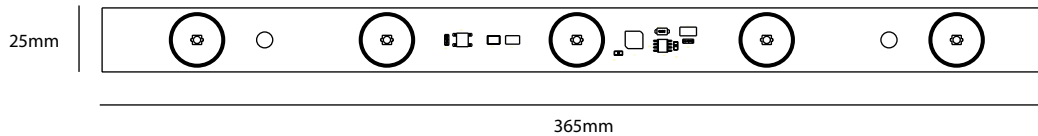

SPECIFICATIONS

- Dimensions:
  - ELI30: 219x25x14,8mm
  - ELI50: 365x25x14,8mm
  - ELI60: 438x25x14,8mm
- Warranty 5 years
- Beam angle: 7° * 30°
- UL, CE and RoHS compliant
- Narrow white binning
- Constant Current Technology
- Operating temperature -25~+60C

LUMINOUS INTENSITY DISTRIBUTION

Item no	LED colour	CT (K)	CRI	Power (W/mod)	Flux (lm/mod)	Efficacy (lm/W)	Voltage (DC)	Modules per chain	Models per carton
ELI30-W65	white	6500	>70	7,92	807	102	24	10	160
ELI50-W65	white	6500	>70	13.20	1346	102	24	6	160
ELI60-W65	white	6500	>70	15,50	1581	102	24	5	140

DIMENSIONS

ELI30

ELI50

ELI60

POWER SUPPLY CAPACITY 24V SERIES

Item	PP2430	PP2460	PP24100	PP24150	PP24200
Power Output	30W	60W	100W	150W	200W
ELI30 modules / power supply	3	6	11	17	22
Number of ELI30 chains (max. 10 modules per chain)	1	1	2	2	3
ELI50 modules / power supply	2	4	6	10	13
Number of ELI50 chains (max. 6 modules per chain)	1	1	1	2	3
ELI60 modules / power supply	1	3	5	8	11
Number of ELI60 chains (max. 5 modules per chain)	1	1	1	2	3

PACKAGING

Item	Qty (pcs/bag)	Qty (bag / carton)	Total Qty (pcs / carton)	Total weight (kgs)	Carton size (LxWxH) in mm
ELI30	1	160	160	10,28	550x400x340
ELI50	1	160	160	12,35	550x400x340
ELI60	1	140	140	12,78	550x400x340

This product is licensed under the Signify (formerly Philips) EnabledLED Signage program when bought as a kit including power supply. The final product in which this kit is used will be covered by this license and free from further royalties.