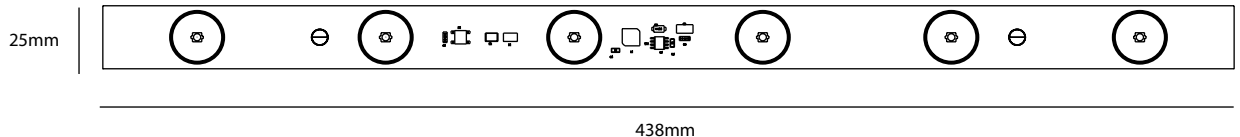

Lucoled Edge Lighting ELI modules offer a high quality and efficient solution for Indoor single-sided lightboxes with a depth of 60-100 mm and double-sided lightboxes with a depth of 100-200 mm, max. 2000 mm wide.

SPECIFICATIONS

- Dimensions:
 - ELI30: 219x25x14,8mm
 - ELI50: 365x25x14,8mm
 - ELI60: 438x25x14,8mm
- Warranty 5 years
- Beam angle: 7° * 30°
- UL, CE and RoHS compliant
- Narrow white binning
- Constant Current Technology
- Operating temperature -25~+60C

DIMENSIONS

ELI30

ELI50

ELI60

POWER SUPPLY CAPACITY 24V SERIES

Item	PP2430	PP2460	PP24100	PP24150	PP24200
Power Output	30W	60W	100W	150W	200W
ELI30 modules / power supply	3	6	11	17	22
Number of ELI30 chains (max. 10 modules per chain)	1	1	2	2	3
ELI50 modules / power supply	2	4	6	10	13
Number of ELI50 chains (max. 6 modules per chain)	1	1	1	2	3
ELI60 modules / power supply	1	3	5	8	11
Number of ELI60 chains (max. 5 modules per chain)	1	1	1	2	3