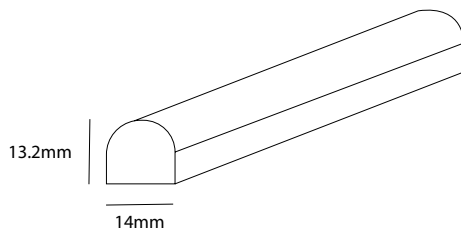

LUCOFLEX D

- *Extremely flexible, UV stable, impact resistant and flame retardant silicon extrusion*
- *Protection class IP68*
- *5 year warranty*
- *5 colours and white, daytime colours when non-illuminated*
- *Bright, dot-free and homogeneous light*
- *Runs up to 15 meters on only one power supply*
- *Adjustable in length, cuttable every 50mm, 30mm top bend radius.*

SPECIFICATIONS

- Dimensions:
14mm (W) x 13.2mm (H)
Lengths of 15m (cuttable every 50mm)
- UV stable, impact resistant and flame retardant silicon extrusion
- 5 year warranty
- In-field flat bend of 30mm
- UL, CE and RoHS compliant
- Constant Current Technology
- Power per meter: 7.7W/m
- Protection class IP68
- Operating temperature -25°C ~ +60°C
- in-field flat bend of 30mm (radius)