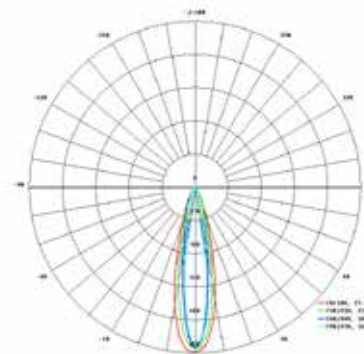

SPECIFICATIONS

- Dimensions 120x23x11mm
- Warranty 5 years (first 2 years extended)
- Beam angle: 18° * 25°
- Can be cut between every unit
- UL, CE and RoHS compliant
- Narrow white binning
- Constant Current Technology
- Operating temperature -25~+60C

LUMINOUS INTENSITY DISTRIBUTION

Item no	LED colour	CT (K)	CRI	Power (W/mod)	Flux (lm/mod)	Efficacy (lm/W)	Voltage (DC)	Modules per chain	Models per carton
EL31-W30	white	3000	>70	2.88	327	114	12	20	480
EL31-W40	white	4000	>70	2.88	327	114	12	20	480
EL31-W65	white	6500	>70	2.88	327	114	12	20	480