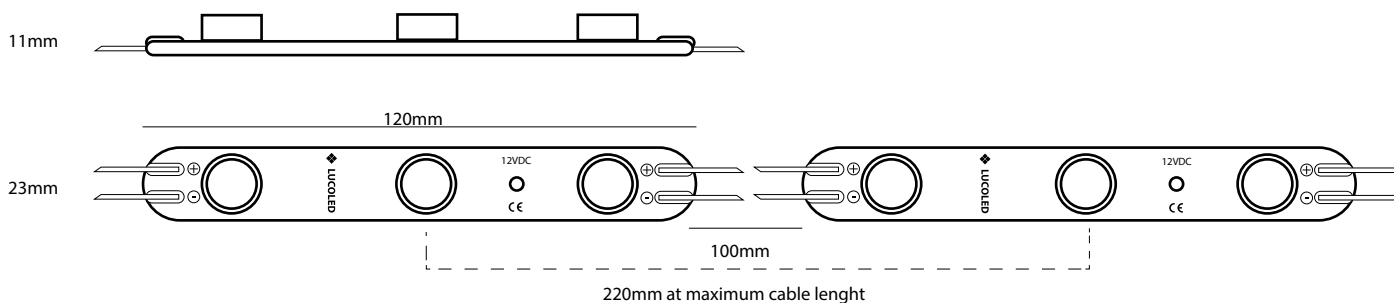

Lucoled EL31 uses patented light reflection technology to evenly illuminate single and double-sided medium size light boxes and signs. The licensed technology is based on the face being illuminated by over 70% indirect, internally reflecting, light transmitted by narrow beam flare lenses. The modules are mounted on the sides of the box, directing a beam of light at the opposite side. The reflecting light evenly illuminates the face.

EL31 is ideal for medium size rectangular shaped signs. The individual modules are normally positioned on opposite sides on the longest side of the sign.

## SPECIFICATIONS

- Dimensions 120x23x11mm
- Warranty 5 years (first 2 years extended)
- Beam angle: 18° \* 25°
- Can be cut between every unit
- UL, CE and RoHS compliant
- Narrow white binning
- Constant Current Technology
- Operating temperature -25~+60C

## DIMENSIONS