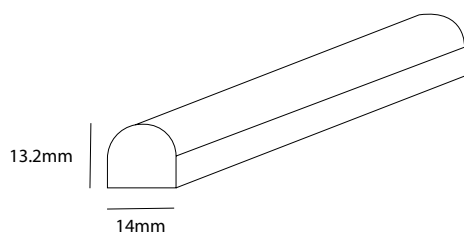

LUCOFLEX D

- *Extremely flexible, UV stable, impact resistant and flame retardant silicon extrusion*
- *Protection class IP68*
- *5 year warranty*
- *5 colours and white, daytime colours when non-illuminated*
- *Bright, dot-free and homogeneous light*
- *Runs up to 15 meters on only one power supply*
- *Adjustable in length, cuttable every 50mm, 30mm top bend radius.*

SPECIFICATIONS

- Dimensions:
14mm (W) x 13.2mm (H)
Lengths of 15m (cuttable every 50mm)
- UV stable, impact resistant and flame retardant silicon extrusion
- 5 year warranty
- In-field flat bend of 30mm
- UL, CE and RoHS compliant
- Constant Current Technology
- Power per meter: 7.7W/m
- Protection class IP68
- Operating temperature -25°C ~ +60°C
- in-field flat bend of 30mm (radius)