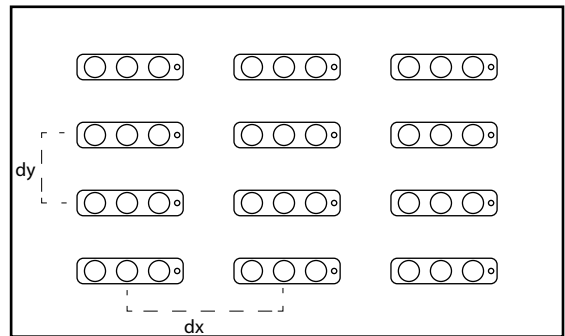

LUMINOUS INTENSITY DISTRIBUTION

Item no	LED colour	CT (K)	CRI	Power (W/mod)	Flux (lm/mod)	Efficacy (lm/W)	Voltage (DC)	Modules per chain	Modules per carton
PS31-W30	white	3000	>80	0.31	31	100	12	50	1200
PS31-W65	white	6500	>80	0.28	31	111	12	50	1200
PS31-R	red	n.a.	n.a.	0.50	18	36	12	50	1200
PS31-B	blue	n.a.	n.a.	0.48	11	23	12	50	1200

DIMENSIONS

Light box depth (mm)	Space between modules (mm)	Installing density (pcs/m ²)
dz=50	dx=140, dy=95	70
dz=75	dx=150, dy=150	36
dz=100	dx=150, dy=200	24
dz=125	dx=150, dy=150	36

Results may vary depending on face material properties. The data above was obtained using 3mm thick opaque acrylic with a 54% light transmittance. LUCOLED advises to paint the inside of the box/letters in a matt white colour for achieving an optimal result. Always test before production.