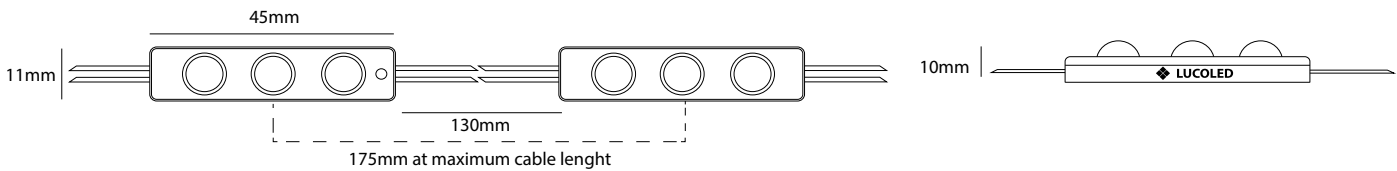

DIMENSIONS

Light box depth (mm)	Space between modules (mm)	Installing density (pcs/m²)
dz=50	dx=140, dy=95	70
dz=75	dx=150, dy=150	36
dz=100	dx=150, dy=200	24
dz=125	dx=150, dy=150	36