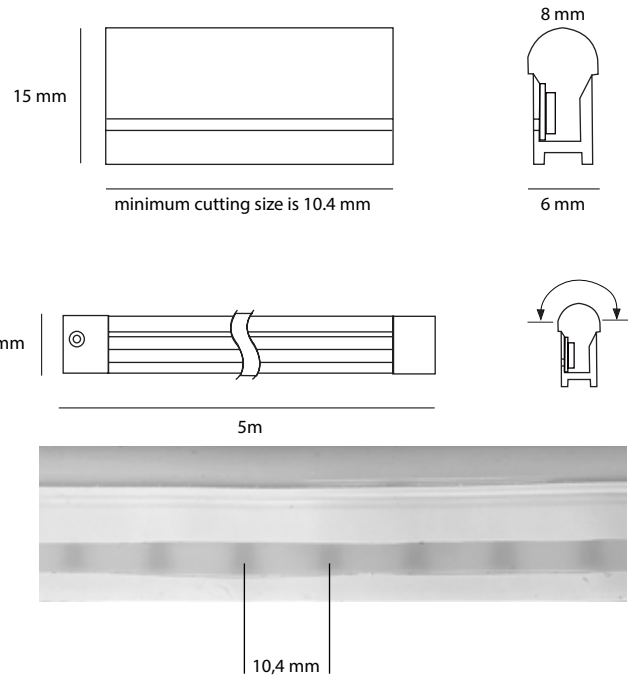

LUCOFLEX SLIM EXTREME CUTTABLE

- *Extremely flexible, UV stable, impact resistant and flame retardant silicon extrusion*
- *Protection class IP67*
- *5 year warranty*
- *Wide colour pallet, daytime colours when non-illuminated*
- *Bright, dot-free and homogeneous light*
- *Adjustable in length, cuttable every 10.4mm*

Lucoflex Slim Extreme Cuttable is the most flexible neon-replacement product currently available. It can be bent in a very small radius, allowing full artistic freedom as with traditional neon. As it can be cut every 10.4 mm it gives unlimited freedom to create any text or shape without having to think about cut distances.

The product is made with the latest in-mold silicon extrusion technology, UV resistant, weatherproof, non-yellowing.

Lucoflex slim extreme cuttable is a true low-power LED replacement for small neon signs and art pieces, available in 5 bright, even, colours.

SPECIFICATIONS

- Dimensions:
 - 8 mm (W) x 15mm (H)
 - Lengths of 5 m
 - Cuttable every 10.4 mm
- UV stable, impact resistant and flame retardant silicon extrusion
- 5 year warranty
- UL, CE and RoHS compliant
- Constant Current Technology
- Power per meter: 11,5 W/m
- Protection class IP67
- 280 lm/m (white)
- Operating temperature -25°C ~ +60°C
- in-field flat bend of 30 mm (radius)