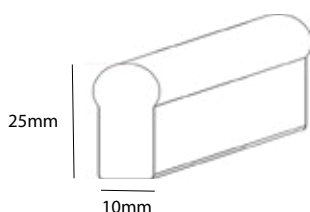

LUCOFLEX

- *Extremely flexible, UV stable, impact resistant and flame retardant silicon extrusion*
- *Protection class IP68*
- *5 year warranty*
- *Wide colour pallet, daytime colours when non-illuminated*
- *Bright, dot-free and homogeneous light*
- *Runs up to 15 meters on only one power supply*
- *Adjustable in length, cuttable every 50mm*
- *Interfaces with all automation and control systems*

SPECIFICATIONS

- Dimensions:
10mm (W) x 25mm (H)
Lengths of 15m (cuttable every 50mm)
Cuttable every 50mm
- UV stable, impact resistant and flame retardant silicon extrusion
- 5 year warranty
- In-field flat bend of 25mm
- UL, CE and RoHS compliant
- Constant Current Technology
- Power per meter: 9.6W/m
- Protection class IP68
- Operating temperature -25°C ~ +60°C
- in-field flat bend of 25mm (radius)