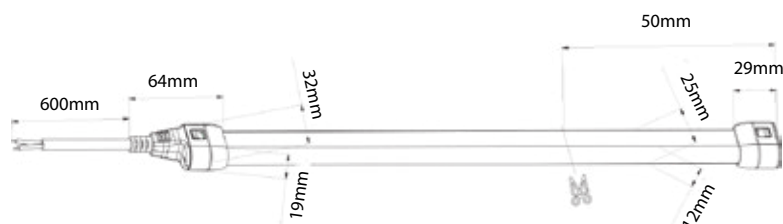

LUCOFLEX

- *Extremely flexible, UV stable, impact resistant and flame retardant silicon extrusion*
- *Protection class IP68*
- *5 year warranty*
- *Wide colour pallet, daytime colours when non-illuminated*
- *Bright, dot-free and homogeneous light*
- *Runs up to 15 meters on only one power supply*
- *Adjustable in length, cuttable every 50mm*
- *Interfaces with all automation and control systems*

SPECIFICATIONS

- Dimensions:
10mm (W) x 25mm (H)
Lengths of 15m (cuttable every 50mm)
Cuttable every 50mm
- UV stable, impact resistant and flame retardant silicon extrusion
- 5 year warranty
- In-field flat bend of 25mm
- UL, CE and RoHS compliant
- Constant Current Technology
- Power per meter: 9.6W/m
- Protection class IP68
- Operating temperature -25°C ~ +60°C
- in-field flat bend of 25mm (radius)