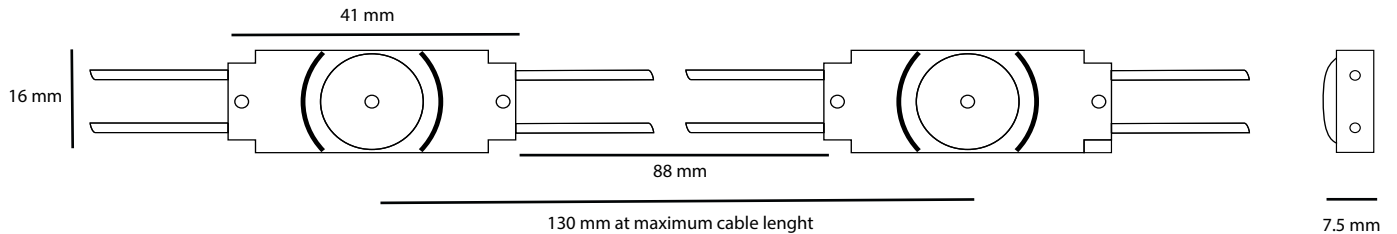

## SPECIFICATIONS

- Dimensions 41x16x7.5mm
- Warranty 5 years (first 2 years extended)
- Beam angle: 170°
- Can be cut between every unit
- EL, CE and RoHS compliant
- Narrow white binning
- Constant Current Technology
- Operating temperature -25~+60°C

## LUMINOUS INTENSITY DISTRIBUTION

Item no	LED colour	CT (K)	CRI	Power (W/mod)	Flux (lm/mod)	Efficacy (lm/W)	Voltage (DC)	Modules per chain	Modules per carton
PV10-W30	white	3000	>75	0.30	45	152	12	50	1800
PV10-W40	white	4000	>75	0.30	49	161	12	50	1800
PV10-W50	white	5000	>75	0.30	49	160	12	50	1800
PV10-W65	white	6500	>75	0.29	48	165	12	50	1800

## DIMENSIONS

Light box depth (mm)	Space between modules (mm)	Installing density (pcs/m <sup>2</sup> )	Surface luminance range (cd/m <sup>2</sup> )
dz=60	dx=90, dy=90	100	1580-1740
dz=80	dx=120, dy=120	64	895-1160
dz=100	dx=130, dy=130	49	740-840
dz=120	dx=130, dy=140	49	580-680