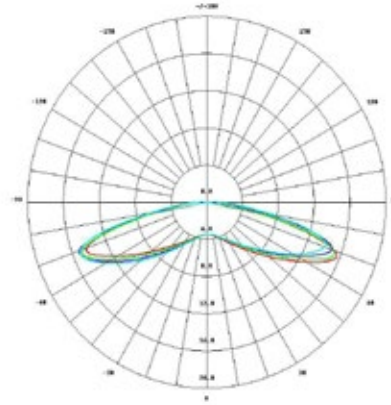

## SPECIFICATIONS

- Dimensions 41x16x7.5mm
- Warranty 5 years (first 2 years extended)
- Beam angle: 170°
- Can be cut between every unit
- EL, CE and RoHS compliant
- Narrow white binning
- Constant Current Technology
- Operating temperature -25~+60°C

## LUMINOUS INTENSITY DISTRIBUTION

Item no	LED colour	CT (K)	CRI	Power (W/mod)	Flux (lm/mod)	Efficacy (lm/W)	Voltage (DC)	Modules per chain	Modules per carton
PV10-W30	white	3000	>75	0.30	45	152	12	50	1800
PV10-W40	white	4000	>75	0.30	49	161	12	50	1800
PV10-W50	white	5000	>75	0.30	49	160	12	50	1800
PV10-W65	white	6500	>75	0.29	48	165	12	50	1800