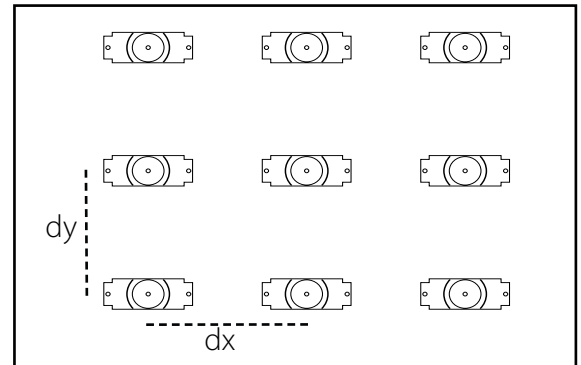

POWER SUPPLY CAPACITY 12V SERIES

Item	PP1230	PP1260	PP12100	PP12150	PP12200
Power Output	30W	60W	100W	150W	200W
PV10 modules / power supply	93	186	310	465	620
Number of chains (maximum 50 modules per chain)	1	3	5	9	12

PACKAGING

Item	Qty (pcs/bag)	Qty (bag / carton)	Total Qty (pcs / carton)	Total weight (kg)	Carton size (LxWxH) in mm
PV10	50	36	1800	16,6	528 x 376 x 272