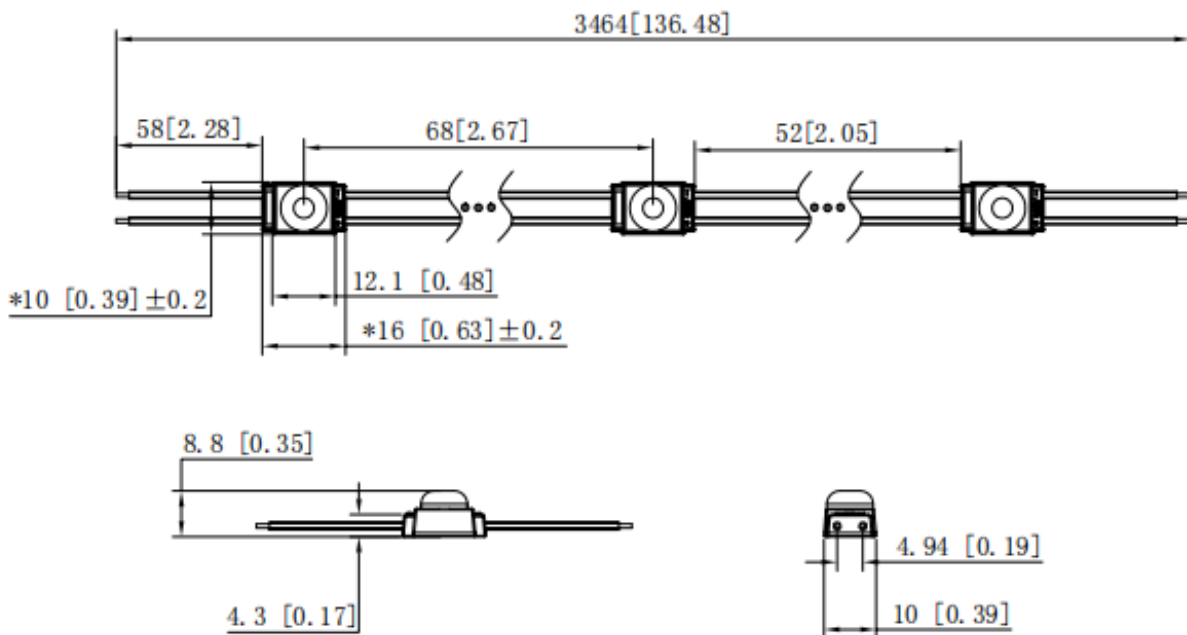

SPECIFICATIONS

- Dimensions 10x16x8.8mm
- Warranty 5 years (first 2 years extended)
- Beam angle: 160°
- Can be cut between every unit
- UL, CE and RoHS compliant
- Narrow white binning
- Constant Current Technology
- Operating temperature -25~+80C

LUMINOUS INTENSITY DISTRIBUTION

Item no	LED colour	CT (K)	CRI	Power (W/mod)	Flux (lm/mod)	Efficacy (lm/W)	Voltage (DC)	Modules per chain	Modules per carton
BL17-W35	white	3500	>70	0.24	38	160	12	50	5000
BL17-W70	white	7000	>70	0.24	38	160	12	50	5000

DIMENSIONS

POWER SUPPLY CAPACITY 12V SERIES

Item	PP1230	PP1260	PP12100	PP12150	PP12200
Power Output	30W	60W	100W	150W	200W
BL17 modules / power supply	112	225	375	562	750
Number of chains (maximum 50 modules per chain)	3	4	8	12	15

PACKAGING

Item	Qty (pcs/bag)	Qty (bag / carton)	Total Qty (pcs / carton)	Total weight (kg)	Carton size (LxWxH) in mm
BL17	500	10	5000	11.2	530 x 380 x 280