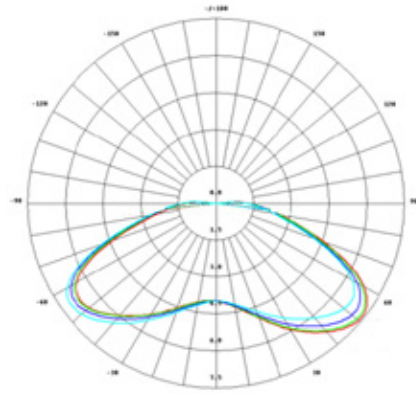

SPECIFICATIONS

- Dimensions 10x16x8.8mm
- Warranty 5 years (first 2 years extended)
- Beam angle: 160°
- Can be cut between every unit
- UL, CE and RoHS compliant
- Narrow white binning
- Constant Current Technology
- Operating temperature -25~+80C

LUMINOUS INTENSITY DISTRIBUTION

Item no	LED colour	CT (K)	CRI	Power (W/mod)	Flux (lm/mod)	Efficacy (lm/W)	Voltage (DC)	Modules per chain	Modules per carton
BL17-W35	white	3500	>70	0.24	38	160	12	50	5000
BL17-W70	white	7000	>70	0.24	38	160	12	50	5000