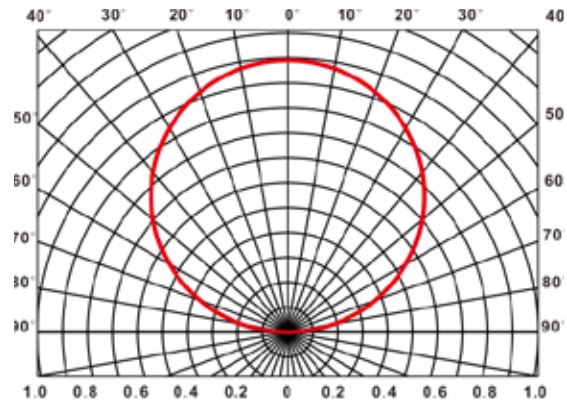

SPECIFICATIONS

- Dimensions 67x16x8mm
- Warranty 5 years
- Beam angle: 120°
- Can be cut between every unit
- UL, CE and RoHS compliant
- SPI(DMX512) control IC WS2811
- Operating temperature -25°~+55°C
- R = 620 nm, G = 510 nm, B = 460 nm

LUMINOUS INTENSITY DISTRIBUTION

Item no	LED colour	CT (K)	CRI	Power (W/mod)	Flux (lm/mod)	Voltage (DC)	Modules per chain	Modules per carton
BL37-RGBDC	RGB	-	-	0.72 W (RGB on)	R6 G16 B4	12	20	1280