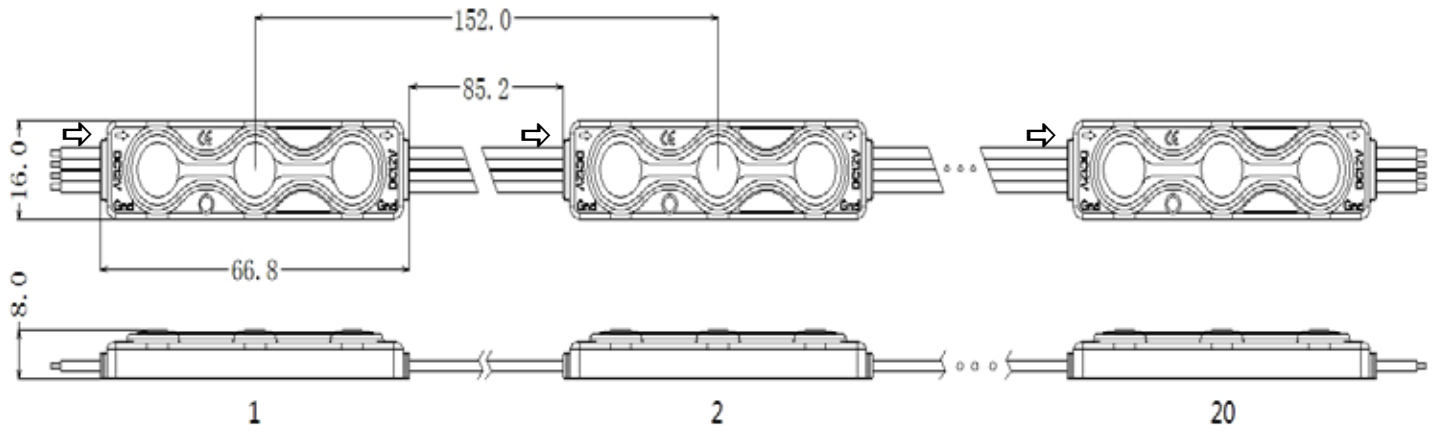

## SPECIFICATIONS

- Dimensions 67x16x8mm
- Warranty 5 years
- Beam angle: 120°
- Can be cut between every unit
- UL, CE and RoHS compliant
- SPI(DMX512) control IC WS2811
- Operating temperature -25°~+55°C
- R = 620 nm, G = 510 nm, B = 460 nm

## DIMENSIONS