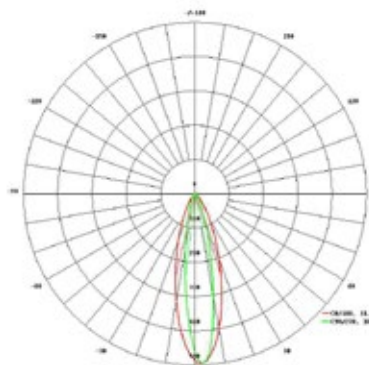

LUCOLED EL10

- *5 years warranty*
- *First 2 years extended warranty*
- *Lucolense narrow beam technology*
- *High efficacy*
- *Constant Current Technology*
- *Narrow white binning*

Lucoled Edge Lighting EL10 modules offer a high quality and efficient solution for single-sided signs with a depth of 80-150 mm and double-sided signs with a depth of 80-150 mm, max. 1000 mm wide.

Lucoled EL10 uses patented light reflection technology to evenly illuminate single and double-sided small light boxes and signs. The licensed technology is based on the face being illuminated by over 70% indirect, internally reflecting, light transmitted by narrow beam flare lenses. The modules are mounted on the sides of the box, directing a beam of light at the opposite side. The reflecting light evenly illuminates the face.

EL10 is ideal for round, oval or any other non-rectangular shaped sign as the individual modules can be positioned following the shape of the sides.

SPECIFICATIONS

- Dimensions 50x30x14mm
- Warranty 5 years (first 2 years extended)
- Beam angle: 19° * 32°
- Can be cut between every unit
- UL, CE and RoHS compliant
- Narrow white binning
- Constant Current Technology
- Operating temperature -25~+60C

LUMINOUS INTENSITY DISTRIBUTION

Item no	LED colour	CT (K)	CRI	Power (W/mod)	Flux (lm/mod)	Efficacy (lm/W)	Voltage (DC)	Modules per chain	Modules per carton
EL10-W30	white	3000	>70	1.6	160	100	12	25	600
EL10-W65	white	6500	>70	1.6	160	100	12	25	600