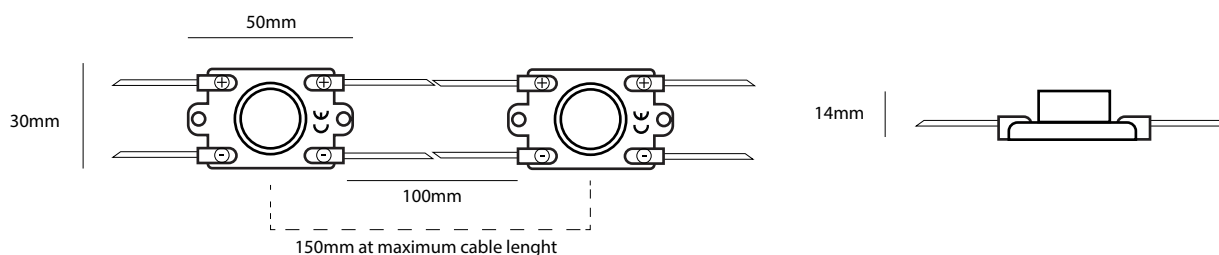

LUCOLED EL10

- *5 years warranty*
- *First 2 years extended warranty*
- *Lucolense narrow beam technology*
- *High efficacy*
- *Constant Current Technology*
- *Narrow white binning*

Lucoled Edge Lighting EL10 modules offer a high quality and efficient solution for single-sided signs with a depth of 80-150 mm and double-sided signs with a depth of 80-150 mm, max. 1000 mm wide.

Lucoled EL10 uses patented light reflection technology to evenly illuminate single and double-sided small light boxes and signs. The licensed technology is based on the face being illuminated by over 70% indirect, internally reflecting, light transmitted by narrow beam flare lenses. The modules are mounted on the sides of the box, directing a beam of light at the opposite side. The reflecting light evenly illuminates the face.

EL10 is ideal for round, oval or any other non-rectangular shaped sign as the individual modules can be positioned following the shape of the sides.

SPECIFICATIONS

- Dimensions 50x30x14mm
- Warranty 5 years (first 2 years extended)
- Beam angle: 19° * 32°
- Can be cut between every unit
- UL, CE and RoHS compliant
- Narrow white binning
- Constant Current Technology
- Operating temperature -25~+60C

DIMENSIONS

POWER SUPPLY CAPACITY 12V SERIES

Item	PP1230	PP1260	PP12100	PP12150	PP12200
Power Output	30W	60W	100W	150W	200W
EL10 modules / power supply	16	33	56	84	112
Maximum 25 modules per chain					

PACKAGING