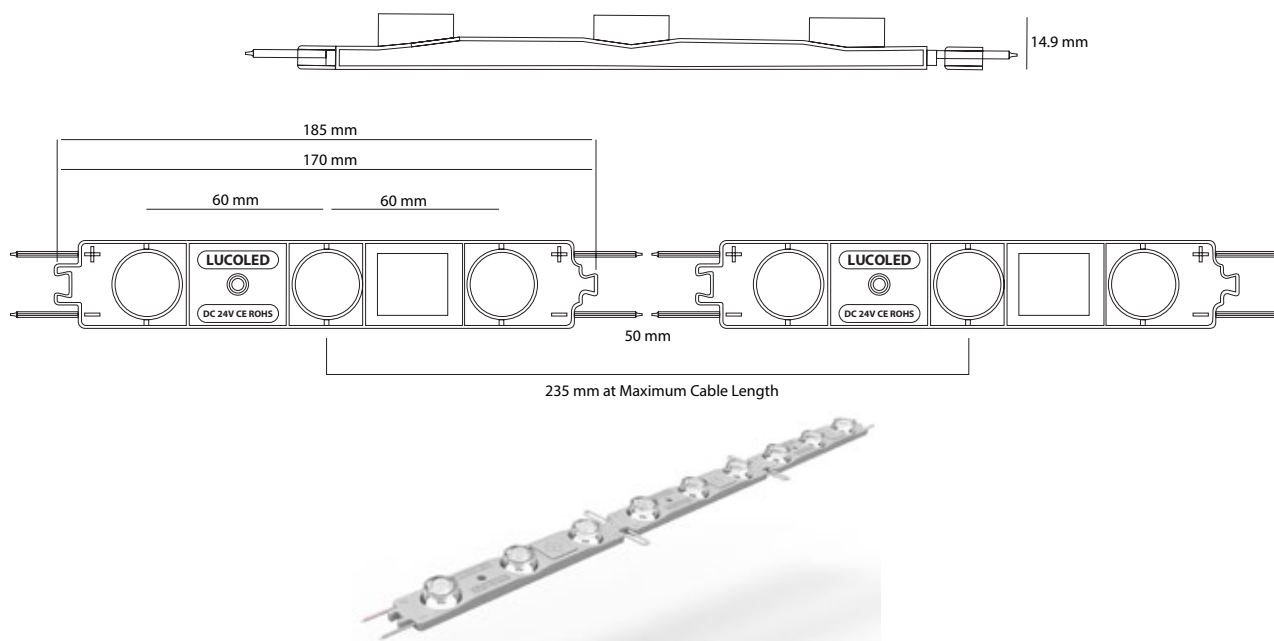

Lucoled EL37 has a unique jigsaw connection system allowing the modules to be connected in such a way that a uniform LED spacing is achieved.

Lucoled EL37 uses patented light reflection technology to evenly illuminate single and double-sided large format light boxes. The licensed technology is based on the face being illuminated by over 70% indirect, internally reflecting, light transmitted by narrow beam flare lenses. The modules are mounted on the sides of the box, directing a beam of light at the opposite side.

EL37 is ideal for large size rectangular shaped signs. The individual modules are normally positioned on opposite sides on the longest side of the sign.

## SPECIFICATIONS

- Dimensions 185x30x15mm
- Warranty 5 years
- Beam angle: 10° \* 40°
- Can be cut between every unit
- UL, CE and RoHS compliant
- Narrow white binning
- Constant Current Technology
- Operating temperature -25~+60C

## DIMENSIONS