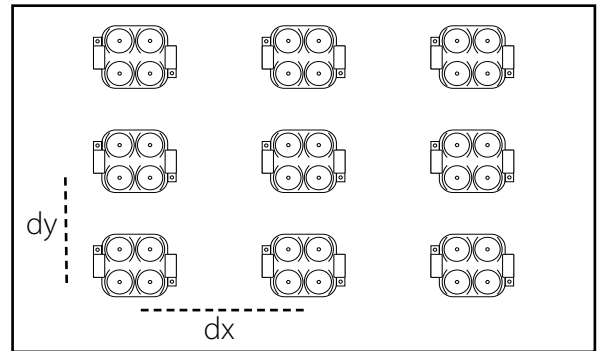

Light box depth (mm)	Space between modules (mm)	Installing density (pcs/m²)	Surface luminance range (cd/m²)
dz=120	dx=325, dy=325	16	1100-1350
dz=150	dx=350, dy=350	9	650-800
dz=200	dx=400, dy=400	4	300-450

Results may vary depending on face material properties. The data above was obtained using 3mm thick opaque acrylic with a 54% light transmittance. Lucoled advises to paint the inside of the box/ letters in a matt white colour for achieving an optimal result. Always test before production.