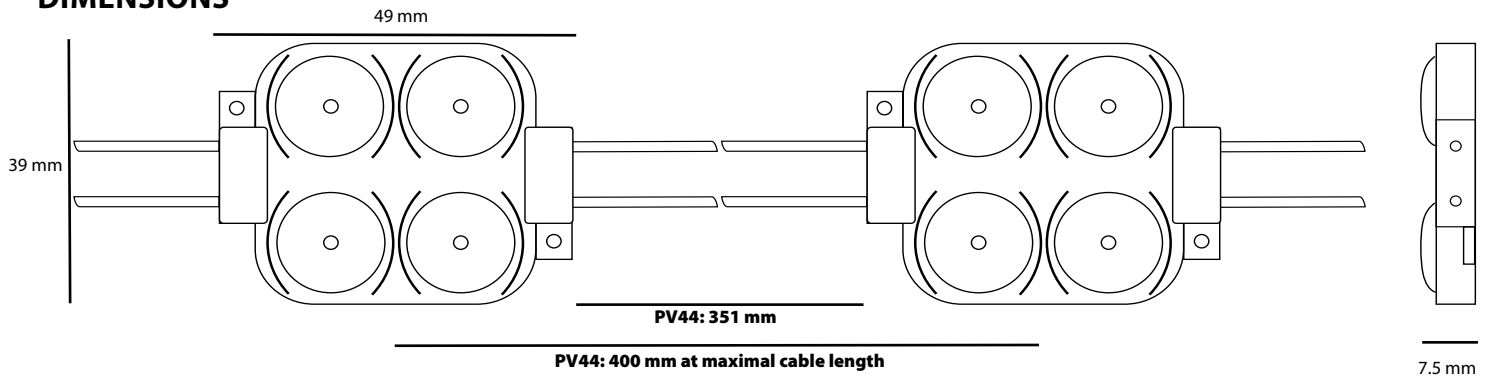

## SPECIFICATIONS

- Dimensions 49x39x7.5mm
- Warranty 5 years (first 2 years extended)
- Beam angle: 170°
- Can be cut between every unit
- EL, CE and RoHS compliant
- Narrow white binning
- Constant Current Technology
- Operating temperature -25~+60°C

## DIMENSIONS

Light box depth (mm)	Space between modules (mm)	Installing density (pcs/m <sup>2</sup> )	Surface luminance range (cd/m <sup>2</sup> )
dz=120	dx=325, dy=325	16	1100-1350
dz=150	dx=350, dy=350	9	650-800
dz=200	dx=400, dy=400	4	300-450