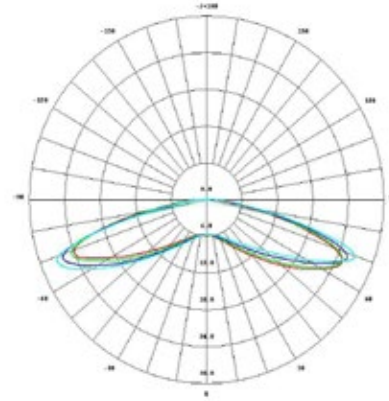

SPECIFICATIONS

- Dimensions 49x39x7.5mm
- Warranty 5 years (first 2 years extended)
- Beam angle: 170°
- Can be cut between every unit
- EL, CE and RoHS compliant
- Narrow white binning
- Constant Current Technology
- Operating temperature -25~+60°C

LUMINOUS INTENSITY DISTRIBUTION

Item no	LED colour	CT (K)	CRI	Power (W/mod)	Flux (lm/mod)	Efficacy (lm/W)	Voltage (DC)	Modules per chain	Modules per carton
PV44-W65	white	6500	>75	1.46	224	154	24	55	550
PV44-W50	white	5000	>75	1.46	224	154	24	55	550