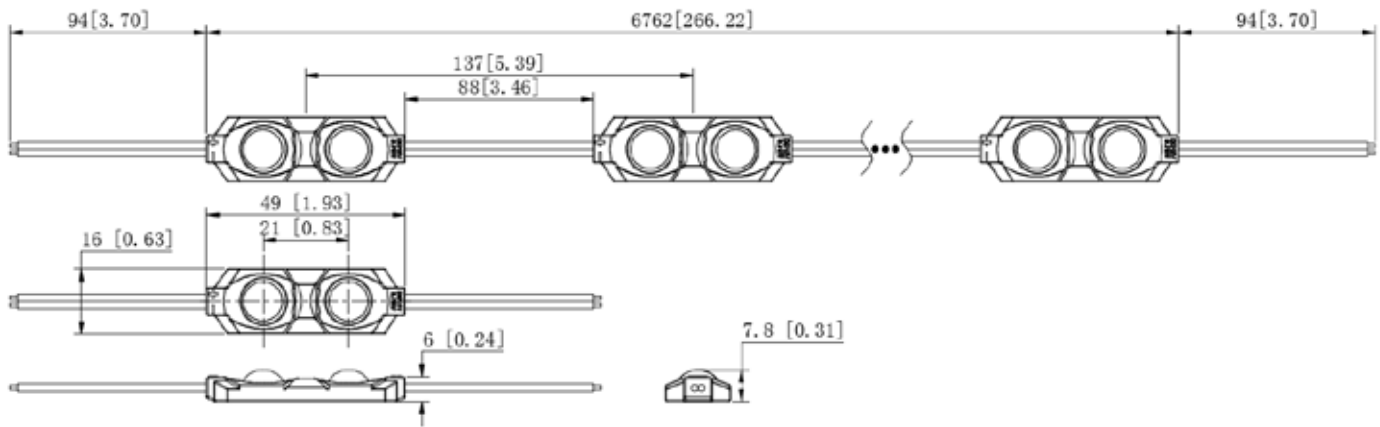

## SPECIFICATIONS

- Dimensions 49x16x7.8mm
- Warranty 5 years
- Beam angle: 160°
- Can be cut between every unit
- EL, CE and RoHS compliant
- Narrow white binning
- Constant Current Technology
- Operating temperature -25~+60°C

## DIMENSIONS

Light box depth (mm)	Space between modules (mm)	Installing density (pcs/m <sup>2</sup> )	Surface luminance range (cd/m <sup>2</sup> )
dz=80	dx=110, dy=90	99	1760-1975
dz=100	dx=135, dy=110	63	1450-1560
dz=120	dx=135, dy=135	49	1195-1350