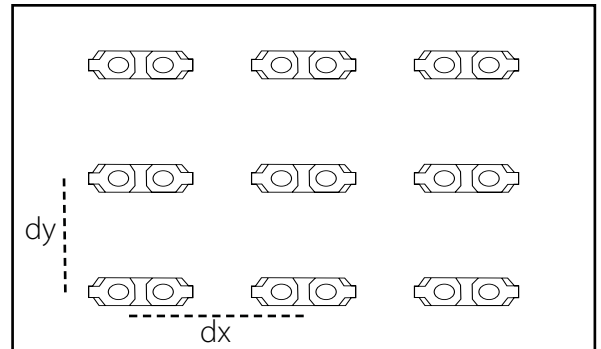

## SPECIFICATIONS

- Dimensions 49x16x7.8mm
- Warranty 5 years
- Beam angle: 160°
- Can be cut between every unit
- EL, CE and RoHS compliant
- Narrow white binning
- Constant Current Technology
- Operating temperature -25~+60°C

## DIMENSIONS

Light box depth (mm)	Space between modules (mm)	Installing density (pcs/m <sup>2</sup> )	Surface luminance range (cd/m <sup>2</sup> )
dz=80	dx=110, dy=90	99	1760-1975
dz=100	dx=135, dy=110	63	1450-1560
dz=120	dx=135, dy=135	49	1195-1350