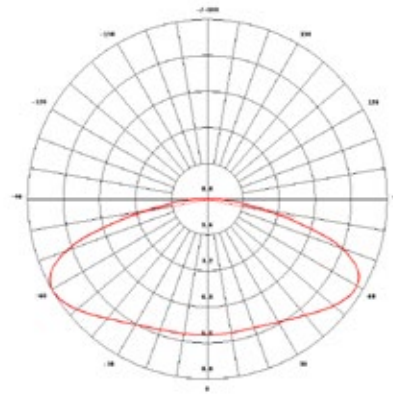

SPECIFICATIONS

- Dimensions 49x16x7.8mm
- Warranty 5 years
- Beam angle: 160°
- Can be cut between every unit
- EL, CE and RoHS compliant
- Narrow white binning
- Constant Current Technology
- Operating temperature -25~+60°C

LUMINOUS INTENSITY DISTRIBUTION

Item no	LED colour	CT (K)	CRI	Power (W/mod)	Flux (lm/mod)	Efficacy (lm/W)	Voltage (DC)	Modules per chain	Modules per carton
VR20-W65	white	6500	>75	0.72	93	129	12	50	1400