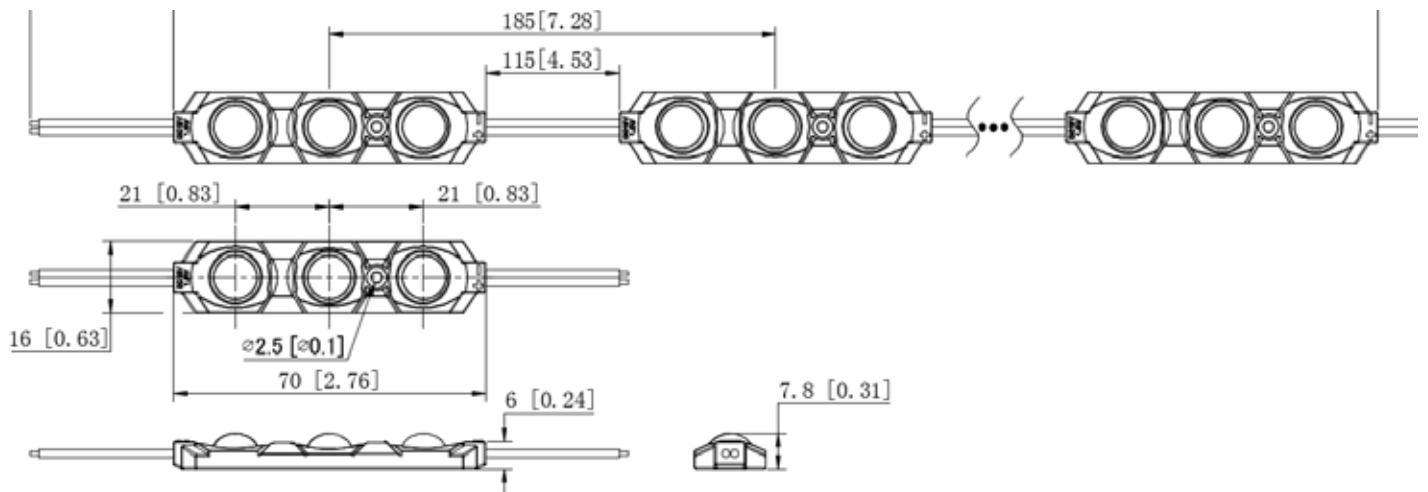

## SPECIFICATIONS

- Dimensions 70x16x7.8mm
- Warranty 5 years
- Beam angle: 160°
- Can be cut between every unit
- EL, CE and RoHS compliant
- Narrow white binning
- Constant Current Technology
- Operating temperature -25~+60°C

## DIMENSIONS

Light box depth (mm)	Space between modules (mm)	Installing density (pcs/m <sup>2</sup> )	Surface luminance range (cd/m <sup>2</sup> )
dz=80	dx=100, dy=90	90	2440-2900
dz=100	dx=130, dy=120	56	1760-2080
dz=120	dx=185, dy=140	35	1190-1400