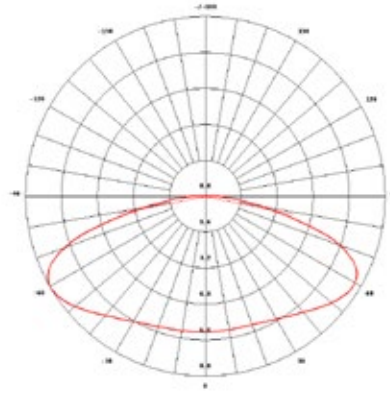

## SPECIFICATIONS

- Dimensions 70x16x7.8mm
- Warranty 5 years
- Beam angle: 160°
- Can be cut between every unit
- EL, CE and RoHS compliant
- Narrow white binning
- Constant Current Technology
- Operating temperature -25~+60°C

## LUMINOUS INTENSITY DISTRIBUTION

Item no	LED colour	CT (K) or nm	CRI	Power (W/mod)	Flux (lm/mod)	Efficacy (lm/W)	Voltage (DC)	Modules per chain	Modules per carton
VR30-W65	white	6500	>75	1.0	128	128	12	50	1200
VR30-R	red	620-625nm	-	0.72	27	38	12	50	1200
VR30-G	green	525-530nm	-	0.72	53	74	12	50	1200
VR30-B	blue	465-470nm	-	0.72	10	14	12	50	1200
VR30-Y	yellow	585-590nm	-	0.72	23	32	12	50	1200
VR30-O	orange	605-610nm	-	0.72	27	38	12	50	1200