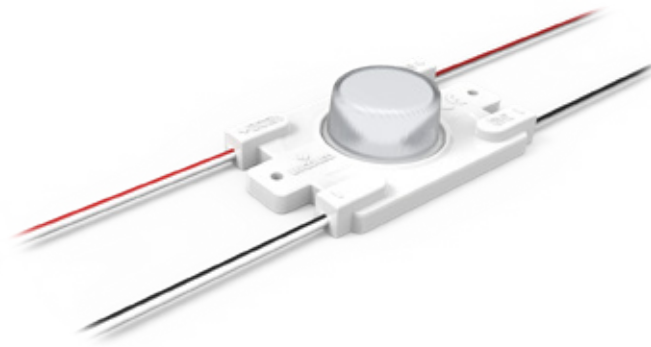

LUCOLED EL10

- *5 years warranty*
- *First 2 years extended warranty*
- *Lucolense narrow beam technology*
- *High efficacy*
- *Constant Current Technology*
- *Narrow white binning*

Lucoled Edge Lighting EL10 modules offer a high quality and efficient solution for single-sided signs with a depth of 80-150 mm and double-sided signs with a depth of 80-150 mm, max. 1000 mm wide.

Lucoled EL10 uses patented light reflection technology to evenly illuminate single and double-sided small light boxes and signs. The licensed technology is based on the face being illuminated by over 70% indirect, internally reflecting, light transmitted by narrow beam flare lenses. The modules are mounted on the sides of the box, directing a beam of light at the opposite side. The reflecting light evenly illuminates the face.

EL10 is ideal for round, oval or any other non-rectangular shaped sign as the individual modules can be positioned following the shape of the sides.

SPECIFICATIONS

- Dimensions 50x30x14mm
- Warranty 5 years (first 2 years extended)
- Beam angle: 19° * 32°
- Can be cut between every unit
- UL, CE and RoHS compliant
- Narrow white binning
- Constant Current Technology
- Operating temperature -25~+60C

DIMENSIONS

POWER SUPPLY CAPACITY 12V SERIES

Item	PP1230	PP1260	PP12100	PP12150	PP12200
Power Output	30W	60W	100W	150W	200W
EL10 modules / power supply	16	33	56	84	112
Maximum 25 modules per chain					

PACKAGING