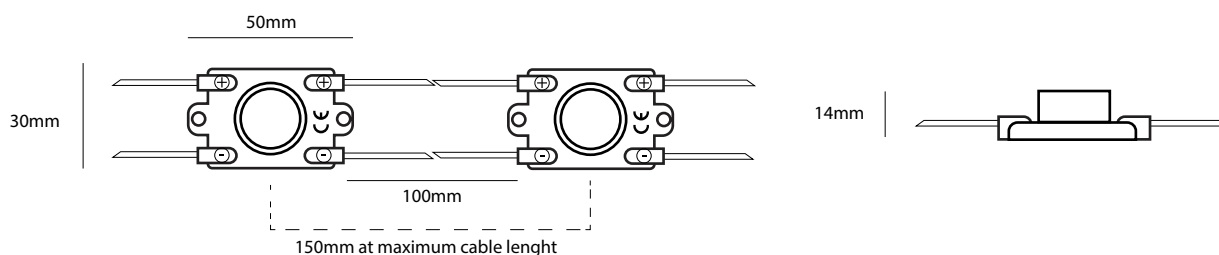

LUCOLED EL10

- *5 years warranty*
- *First 2 years extended warranty*
- *Lucolense narrow beam technology*
- *High efficacy*
- *Constant Current Technology*
- *Narrow white binning*

Lucoled Edge Lighting EL10 modules offer a high quality and efficient solution for single-sided signs with a depth of 80-150 mm and double-sided signs with a depth of 80-150 mm, max. 1000 mm wide.

Lucoled EL10 uses patented light reflection technology to evenly illuminate single and double-sided small light boxes and signs. The licensed technology is based on the face being illuminated by over 70% indirect, internally reflecting, light transmitted by narrow beam flare lenses. The modules are mounted on the sides of the box, directing a beam of light at the opposite side. The reflecting light evenly illuminates the face.

EL10 is ideal for round, oval or any other non-rectangular shaped sign as the individual modules can be positioned following the shape of the sides.

SPECIFICATIONS

- Dimensions 50x30x14mm
- Warranty 5 years (first 2 years extended)
- Beam angle: 19° * 32°
- Can be cut between every unit
- UL, CE and RoHS compliant
- Narrow white binning
- Constant Current Technology
- Operating temperature -25~+60C

DIMENSIONS

POWER SUPPLY CAPACITY 12V SERIES

Item	PP1230	PP1260	PP12100	PP12150	PP12200
Power Output	30W	60W	100W	150W	200W
EL10 modules / power supply	16	33	56	84	112
Maximum 25 modules per chain					

PACKAGING