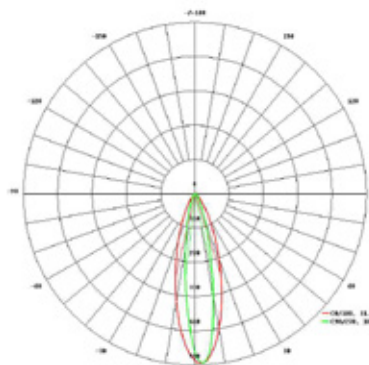

LUCOLED EL10

- *5 years warranty*
- *First 2 years extended warranty*
- *Lucolense narrow beam technology*
- *High efficacy*
- *Constant Current Technology*
- *Narrow white binning*

Lucoled Edge Lighting EL10 modules offer a high quality and efficient solution for single-sided signs with a depth of 80-150 mm and double-sided signs with a depth of 80-150 mm, max. 1000 mm wide.

Lucoled EL10 uses patented light reflection technology to evenly illuminate single and double-sided small light boxes and signs. The licensed technology is based on the face being illuminated by over 70% indirect, internally reflecting, light transmitted by narrow beam flare lenses. The modules are mounted on the sides of the box, directing a beam of light at the opposite side. The reflecting light evenly illuminates the face.

EL10 is ideal for round, oval or any other non-rectangular shaped sign as the individual modules can be positioned following the shape of the sides.

SPECIFICATIONS

- Dimensions 50x30x14mm
- Warranty 5 years (first 2 years extended)
- Beam angle: 19° * 32°
- Can be cut between every unit
- UL, CE and RoHS compliant
- Narrow white binning
- Constant Current Technology
- Operating temperature -25~+60C

LUMINOUS INTENSITY DISTRIBUTION

Item no	LED colour	CT (K)	CRI	Power (W/mod)	Flux (lm/mod)	Efficacy (lm/W)	Voltage (DC)	Modules per chain	Modules per carton
EL10-W30	white	3000	>70	1.6	160	100	12	25	600
EL10-W65	white	6500	>70	1.6	160	100	12	25	600