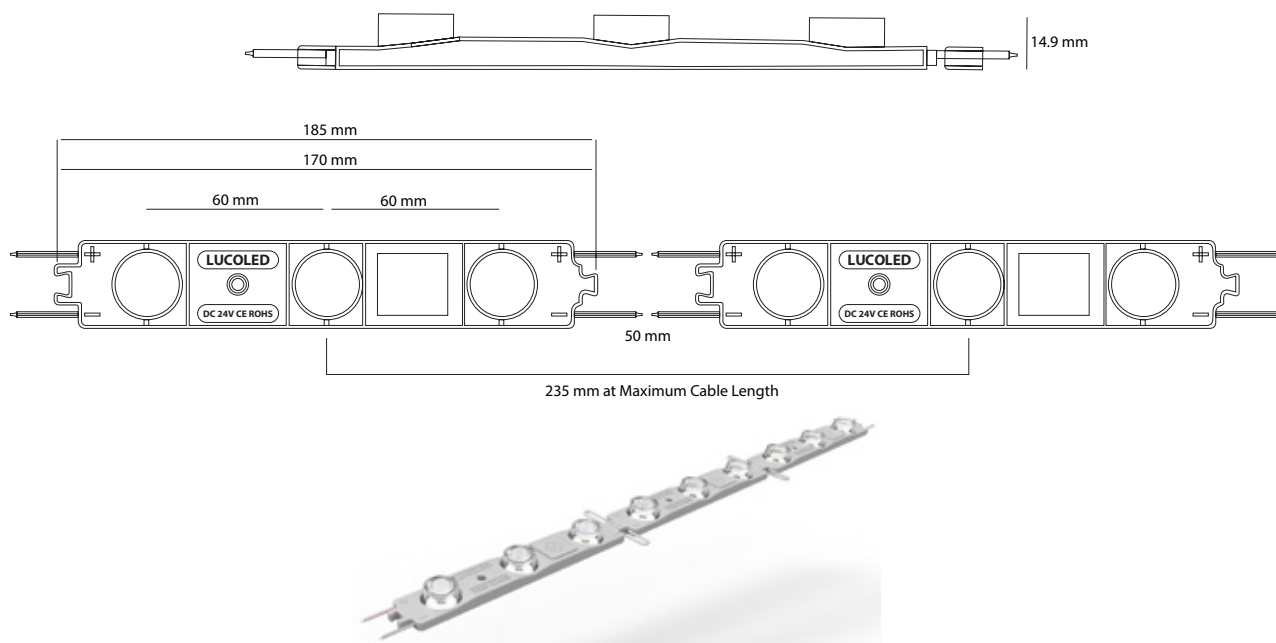

Lucoled EL37 has a unique jigsaw connection system allowing the modules to be connected in such a way that a uniform LED spacing is achieved.

Lucoled EL37 uses patented light reflection technology to evenly illuminate single and double-sided large format light boxes. The licensed technology is based on the face being illuminated by over 70% indirect, internally reflecting, light transmitted by narrow beam flare lenses. The modules are mounted on the sides of the box, directing a beam of light at the opposite side.

EL37 is ideal for large size rectangular shaped signs. The individual modules are normally positioned on opposite sides on the longest side of the sign.

## SPECIFICATIONS

- Dimensions 185x30x15mm
- Warranty 5 years
- Beam angle: 10° \* 40°
- Can be cut between every unit
- UL, CE and RoHS compliant
- Narrow white binning
- Constant Current Technology
- Operating temperature -25~+60C

## DIMENSIONS