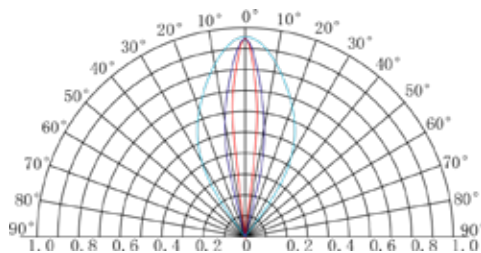

SPECIFICATIONS

- Dimensions 185x30x15mm
- Warranty 5 years
- Beam angle: 10° * 40°
- Can be cut between every unit
- UL, CE and RoHS compliant
- Narrow white binning
- Constant Current Technology
- Operating temperature -25~+60C

LUMINOUS INTENSITY DISTRIBUTION

Item no	LED colour	CT (K)	CRI	Power (W/mod)	Flux (lm/mod)	Efficacy (lm/W)	Voltage (DC)	Modules per chain	Modules per carton
EL37-W65	white	6500	>75	5.9	740	125	24	20	360
EL37-W40	white	4000	>75	5.9	740	125	24	20	360