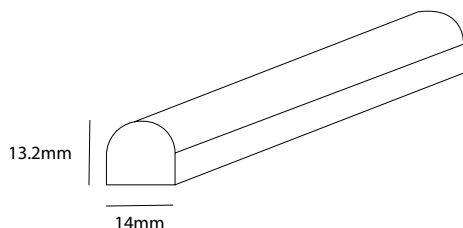

# LUCOFLEX D

- *Extremely flexible, UV stable, impact resistant and flame retardant silicon extrusion*
- *Protection class IP68*
- *5 year warranty*
- *5 colours and white, daytime colours when non-illuminated*
- *Bright, dot-free and homogeneous light*
- *Runs up to 15 meters on only one power supply*
- *Adjustable in length, cuttable every 50mm, 30mm top bend radius.*

## SPECIFICATIONS

- Dimensions:  
14mm (W) x 13.2mm (H)  
Lengths of 15m (cuttable every 50mm)
- UV stable, impact resistant and flame retardant silicon extrusion
- 5 year warranty
- In-field flat bend of 30mm
- UL, CE and RoHS compliant
- Constant Current Technology
- Power per meter: 7.7W/m
- Protection class IP68
- Operating temperature -25°C ~ +60°C
- in-field flat bend of 30mm (radius)