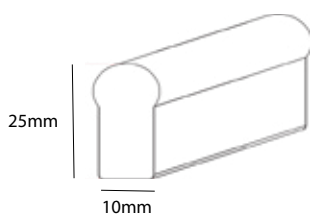

LUCOFLEX

- *Extremely flexible, UV stable, impact resistant and flame retardant silicon extrusion*
- *Protection class IP68*
- *5 year warranty*
- *Wide colour pallet, daytime colours when non-illuminated*
- *Bright, dot-free and homogeneous light*
- *Runs up to 15 meters on only one power supply*
- *Adjustable in length, cuttable every 50mm*
- *Interfaces with all automation and control systems*

SPECIFICATIONS

- Dimensions:
10mm (W) x 25mm (H)
Lengths of 15m (cuttable every 50mm)
Cuttable every 50mm
- UV stable, impact resistant and flame retardant silicon extrusion
- 5 year warranty
- In-field flat bend of 25mm
- UL, CE and RoHS compliant
- Constant Current Technology
- Power per meter: 9.6W/m
- Protection class IP68
- Operating temperature -25°C ~ +60°C
- in-field flat bend of 25mm (radius)