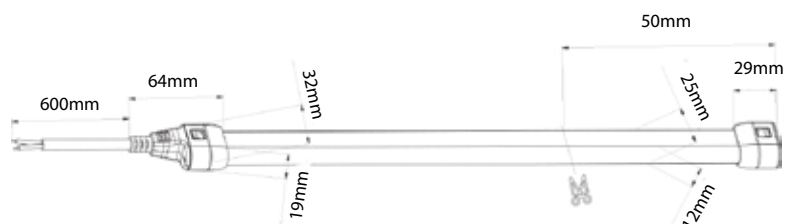

LUCOFLEX

- *Extremely flexible, UV stable, impact resistant and flame retardant silicon extrusion*
- *Protection class IP68*
- *5 year warranty*
- *Wide colour pallet, daytime colours when non-illuminated*
- *Bright, dot-free and homogeneous light*
- *Runs up to 15 meters on only one power supply*
- *Adjustable in length, cuttable every 50mm*
- *Interfaces with all automation and control systems*

SPECIFICATIONS

- Dimensions:
10mm (W) x 25mm (H)
Lengths of 15m (cuttable every 50mm)
Cuttable every 50mm
- UV stable, impact resistant and flame retardant silicon extrusion
- 5 year warranty
- In-field flat bend of 25mm
- UL, CE and RoHS compliant
- Constant Current Technology
- Power per meter: 9.6W/m
- Protection class IP68
- Operating temperature -25°C ~ +60°C
- in-field flat bend of 25mm (radius)