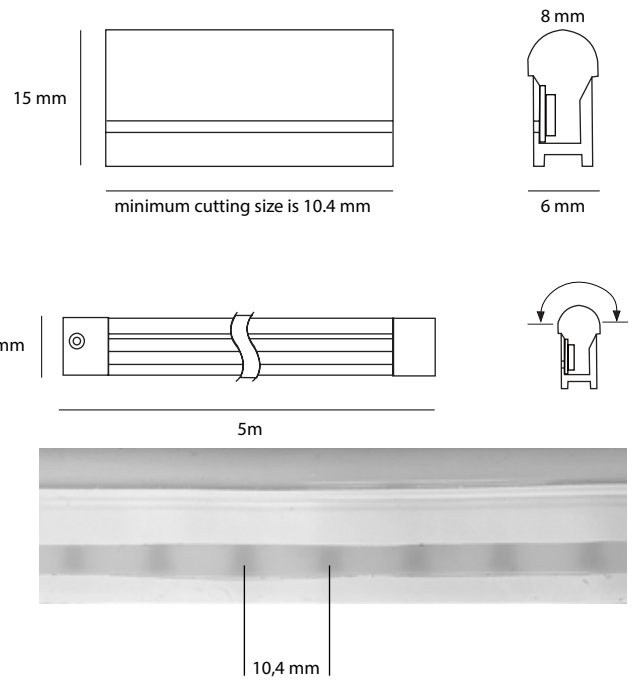

LUCOFLEX SLIM EXTREME CUTTABLE

- *Extremely flexible, UV stable, impact resistant and flame retardant silicon extrusion*
- *Protection class IP67*
- *5 year warranty*
- *Wide colour pallet, daytime colours when non-illuminated*
- *Bright, dot-free and homogeneous light*
- *Adjustable in length, cuttable every 10.4mm*

Lucoflex Slim Extreme Cuttable is the most flexible neon-replacement product currently available. It can be bent in a very small radius, allowing full artistic freedom as with traditional neon. As it can be cut every 10.4 mm it gives unlimited freedom to create any text or shape without having to think about cut distances.

The product is made with the latest in-mold silicon extrusion technology, UV resistant, weatherproof, non-yellowing.

Lucoflex slim extreme cuttable is a true low-power LED replacement for small neon signs and art pieces, available in 5 bright, even, colours.

SPECIFICATIONS

- Dimensions:
8 mm (W) x 15mm (H)
Lengths of 5 m
Cutttable every 10.4 mm
- UV stable, impact resistant and flame retardant silicon extrusion
- 5 year warranty
- UL, CE and RoHS compliant
- Constant Current Technology
- Power per meter: 11,5 W/m
- Protection class IP67
- 280 lm/m (white)
- Operating temperature -25°C ~ +60°C
- in-field flat bend of 30 mm (radius)