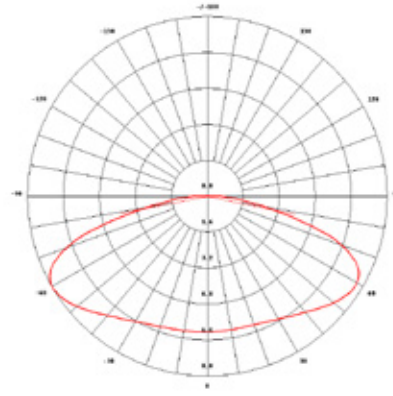

SPECIFICATIONS

- Dimensions 49x16x7.8mm
- Warranty 5 years
- Beam angle: 160°
- Can be cut between every unit
- EL, CE and RoHS compliant
- Narrow white binning
- Constant Current Technology
- Operating temperature -25~+60°C

LUMINOUS INTENSITY DISTRIBUTION

Item no	LED colour	CT (K)	CRI	Power (W/mod)	Flux (lm/mod)	Efficacy (lm/W)	Voltage (DC)	Modules per chain	Modules per carton
VR20-W65	white	6500	>75	0.72	93	129	12	50	1400