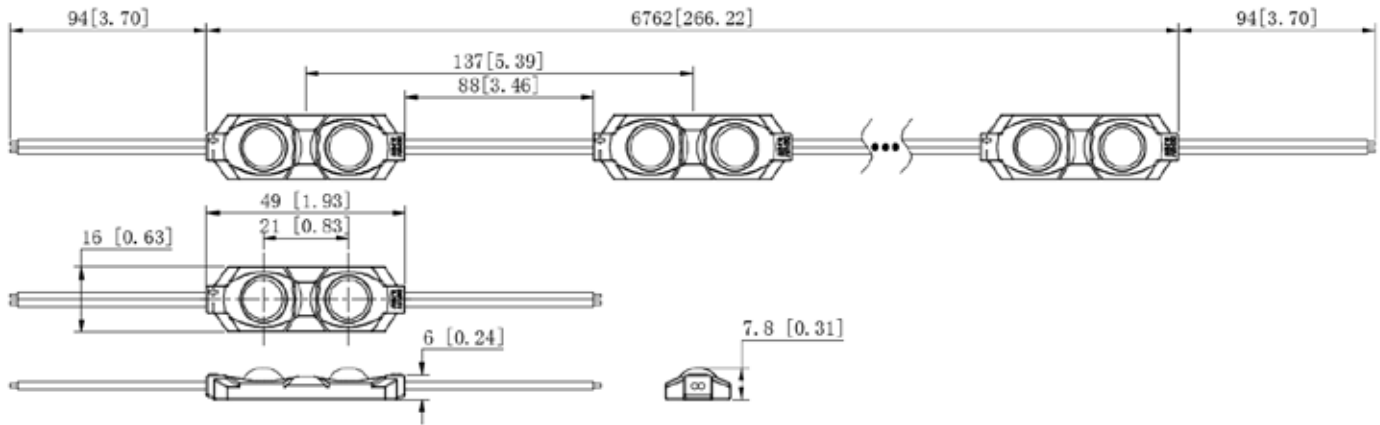

SPECIFICATIONS

- Dimensions 49x16x7.8mm
- Warranty 5 years
- Beam angle: 160°
- Can be cut between every unit
- EL, CE and RoHS compliant
- Narrow white binning
- Constant Current Technology
- Operating temperature -25~+60°C

DIMENSIONS

Light box depth (mm)	Space between modules (mm)	Installing density (pcs/m ²)	Surface luminance range (cd/m ²)
dz=80	dx=110, dy=90	99	1760-1975
dz=100	dx=135, dy=110	63	1450-1560
dz=120	dx=135, dy=135	49	1195-1350