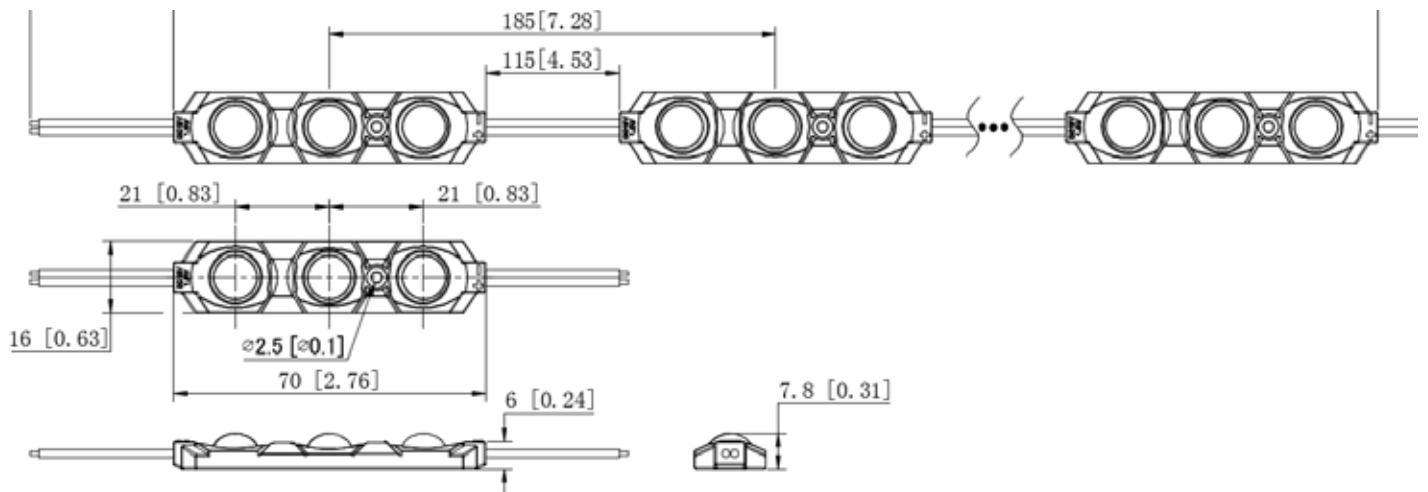

SPECIFICATIONS

- Dimensions 70x16x7.8mm
- Warranty 5 years
- Beam angle: 160°
- Can be cut between every unit
- EL, CE and RoHS compliant
- Narrow white binning
- Constant Current Technology
- Operating temperature -25~+60°C

LUMINOUS INTENSITY DISTRIBUTION

Item no	LED colour	CT (K) or nm	CRI	Power (W/mod)	Flux (lm/mod)	Efficacy (lm/W)	Voltage (DC)	Modules per chain	Modules per carton
VR30-W65	white	6500	>75	1.0	128	128	12	50	1200
VR30-R	red	620-625nm	-	0.72	27	38	12	50	1200
VR30-G	green	525-530nm	-	0.72	53	74	12	50	1200
VR30-B	blue	465-470nm	-	0.72	10	14	12	50	1200
VR30-Y	yellow	585-590nm	-	0.72	23	32	12	50	1200
VR30-O	orange	605-610nm	-	0.72	27	38	12	50	1200

DIMENSIONS

Light box depth (mm)	Space between modules (mm)	Installing density (pcs/m ²)	Surface luminance range (cd/m ²)
dz=80	dx=100, dy=90	90	2440-2900
dz=100	dx=130, dy=120	56	1760-2080
dz=120	dx=185, dy=140	35	1190-1400