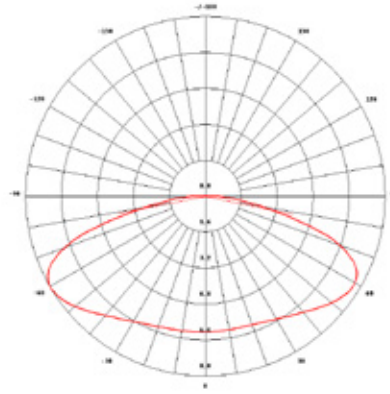

SPECIFICATIONS

- Dimensions 70x16x7.8mm
- Warranty 5 years
- Beam angle: 160°
- Can be cut between every unit
- EL, CE and RoHS compliant
- Narrow white binning
- Constant Current Technology
- Operating temperature -25~+60°C

LUMINOUS INTENSITY DISTRIBUTION

Item no	LED colour	CT (K) or nm	CRI	Power (W/mod)	Flux (lm/mod)	Efficacy (lm/W)	Voltage (DC)	Modules per chain	Modules per carton
VR30-W65	white	6500	>75	1.0	128	128	12	50	1200
VR30-R	red	620-625nm	-	0.72	27	38	12	50	1200
VR30-G	green	525-530nm	-	0.72	53	74	12	50	1200
VR30-B	blue	465-470nm	-	0.72	10	14	12	50	1200
VR30-Y	yellow	585-590nm	-	0.72	23	32	12	50	1200
VR30-O	orange	605-610nm	-	0.72	27	38	12	50	1200